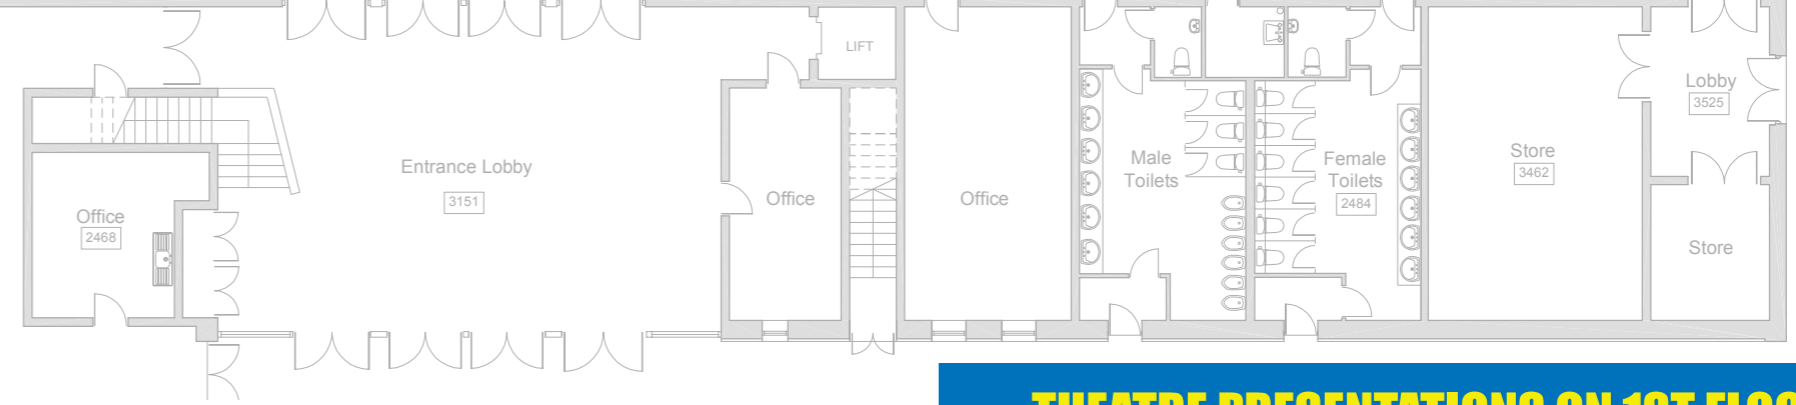

RESTAURANT

Restaurant Area
3141

ATM

THEATRE PRESENTATIONS ON 1ST FLOOR

ACCESS TO 1ST FLOOR